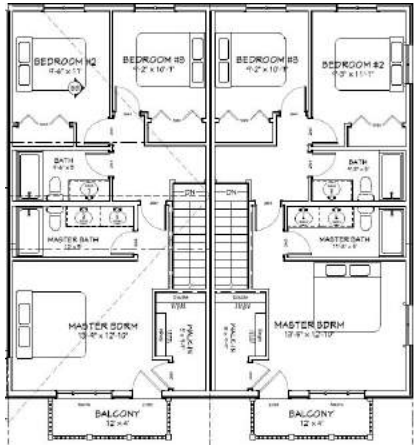

Townhouse
\$459,500

3 Bedroom
4 Bathroom
2030 sq feet
Heated floors
Granite countertops

Full laundry room
Energy efficient
Hot tub ready 318 sq'
Built in ski lockers
Large heated garage

MOVE UP & START
LIVING!
Powder King
MOUNTAIN RESORT INC

Condos

\$189,500

1 Bedroom
1 Bathroom
700 sq feet

\$359,500

2 Bedroom
3 Bathroom
1495 sq feet

Powder King

Mountain Resort Community

Come join the Powder King family by owning your own special backcountry recreation retreat in our community village. With Powder King's recent acquisition of the Azouzetta Lake Lodge property at the toe of the ski area, and our future investment partner's experience, expect to witness Powder King's ambition to become a world class, all season, multi recreation, full service facility destination begin to realize.