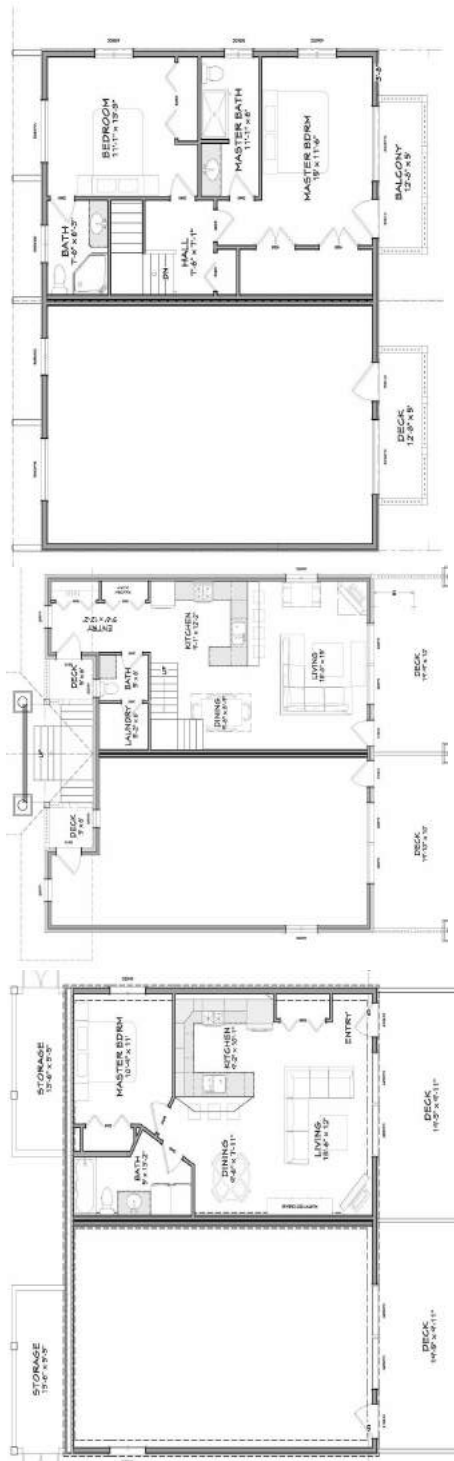

Townhouse
\$459,500

3 Bedroom
4 Bathroom
2030 sq feet
Heated floors
Granite countertops

Full laundry room
Energy efficient
Hot tub ready 318 sq'
Built in ski lockers
Large heated garage

MOVE UP & START
LIVING!
Powder King
MOUNTAIN RESORT INC

Condos

\$189,500

1 Bedroom
1 Bathroom
700 sq feet

\$359,500

2 Bedroom
3 Bathroom
1495 sq feet

Powder King

Mountain Resort Community

Come join the Powder King family by owning your own special backcountry recreation retreat in our community village. With Powder King's recent acquisition of the Azouzetta Lake Lodge property at the toe of the ski area, and our future investment partner's experience, expect to witness Powder King's ambition to become a world class, all season, multi recreation, full service facility destination begin to realize.