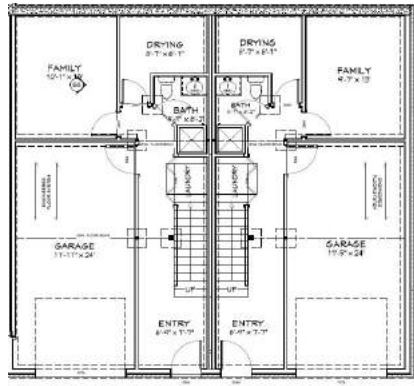

Townhouse
\$459,500

3 Bedroom
4 Bathroom
2030 sq feet
Heated floors
Granite countertops

Full laundry room
Energy efficient
Hot tub ready 318 sq'
Built in ski lockers
Large heated garage

MOVE UP & START
LIVING!
Powder King
MOUNTAIN RESORT INC

Condos

\$189,500

1 Bedroom
1 Bathroom
700 sq feet

\$359,500

2 Bedroom
3 Bathroom
1495 sq feet

Powder King

Mountain Resort Community

Come join the Powder King family by owning your own special backcountry recreation retreat in our community village. With Powder King's recent acquisition of the Azouzetta Lake Lodge property at the toe of the ski area, and our future investment partner's experience, expect to witness Powder King's ambition to become a world class, all season, multi recreation, full service facility destination begin to realize.