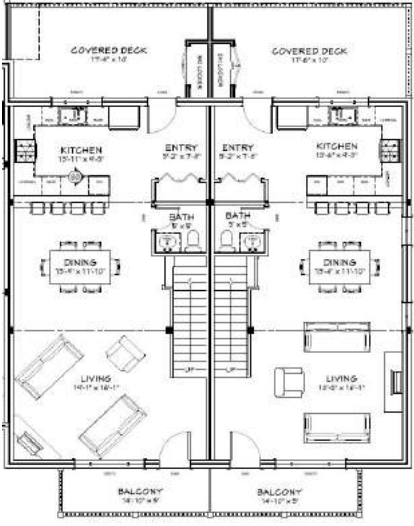

Townhouse
\$459,500

3 Bedroom
4 Bathroom
2030 sq feet
Heated floors
Granite countertops

Full laundry room
Energy efficient
Hot tub ready 318 sq'
Built in ski lockers
Large heated garage

MOVE UP & START
LIVING!
Powder King
MOUNTAIN RESORT INC

Condos

\$189,500

1 Bedroom
1 Bathroom
700 sq feet

\$359,500

2 Bedroom
3 Bathroom
1495 sq feet

Powder King

Mountain Resort Community

Come join the Powder King family by owning your own special backcountry recreation retreat in our community village. With Powder King's recent acquisition of the Azouzetta Lake Lodge property at the toe of the ski area, and our future investment partner's experience, expect to witness Powder King's ambition to become a world class, all season, multi recreation, full service facility destination begin to realize.